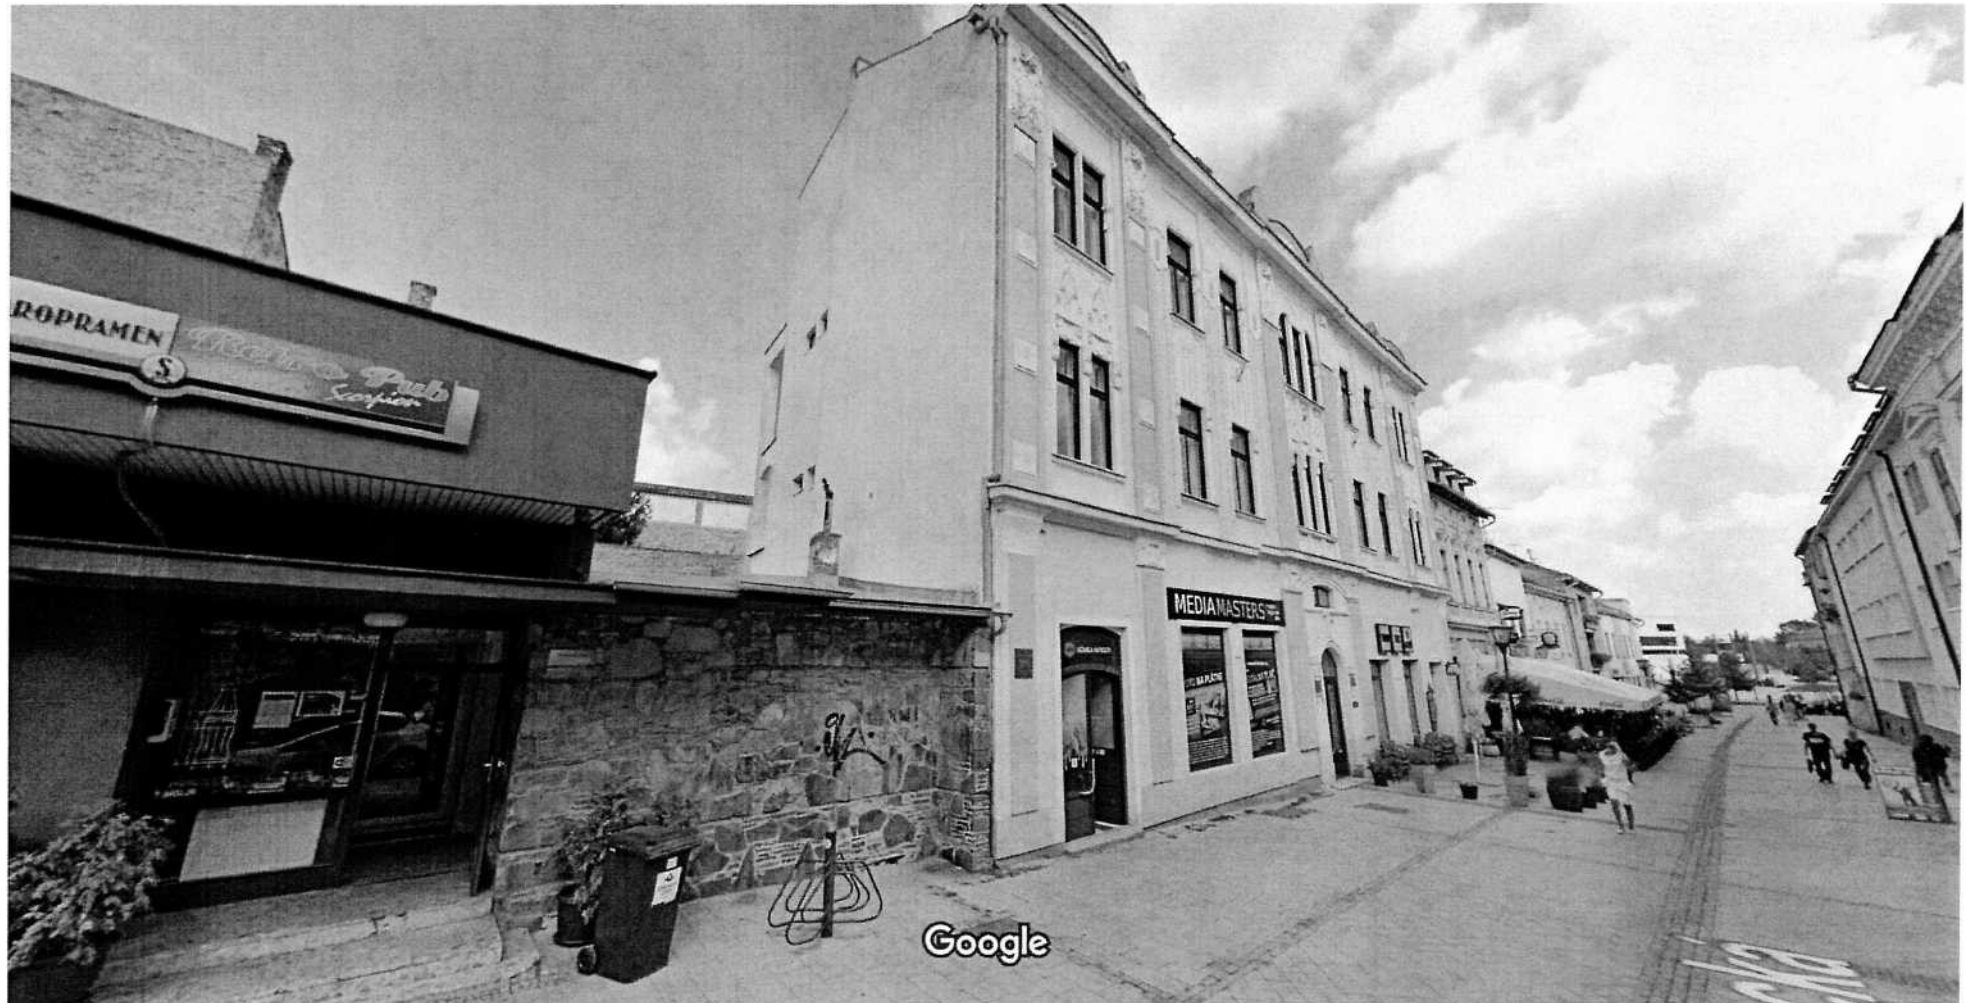

; e 9 Kupecká

Vytvorenie snímky: sep 2014 © 2017 Google

xxxxx, Nitriansky

kraj Street View -

## Go gle 7 Kupecká

Vytvorenie snímky: sep 2014 © 2017 Google

xxxxx, Nitriansky kraj

Street View - sep

[https://www.google.sk/maps/@48.313313,18.0862374,3a,75y,27.48h,88.76t/data=!3m6!1e1!3m4!1s4h0pGzMyrhDxNL\\_u7\\_qLIA!2e0!7i...](https://www.google.sk/maps/@48.313313,18.0862374,3a,75y,27.48h,88.76t/data=!3m6!1e1!3m4!1s4h0pGzMyrhDxNL_u7_qLIA!2e0!7i...) 8. 6. 2017